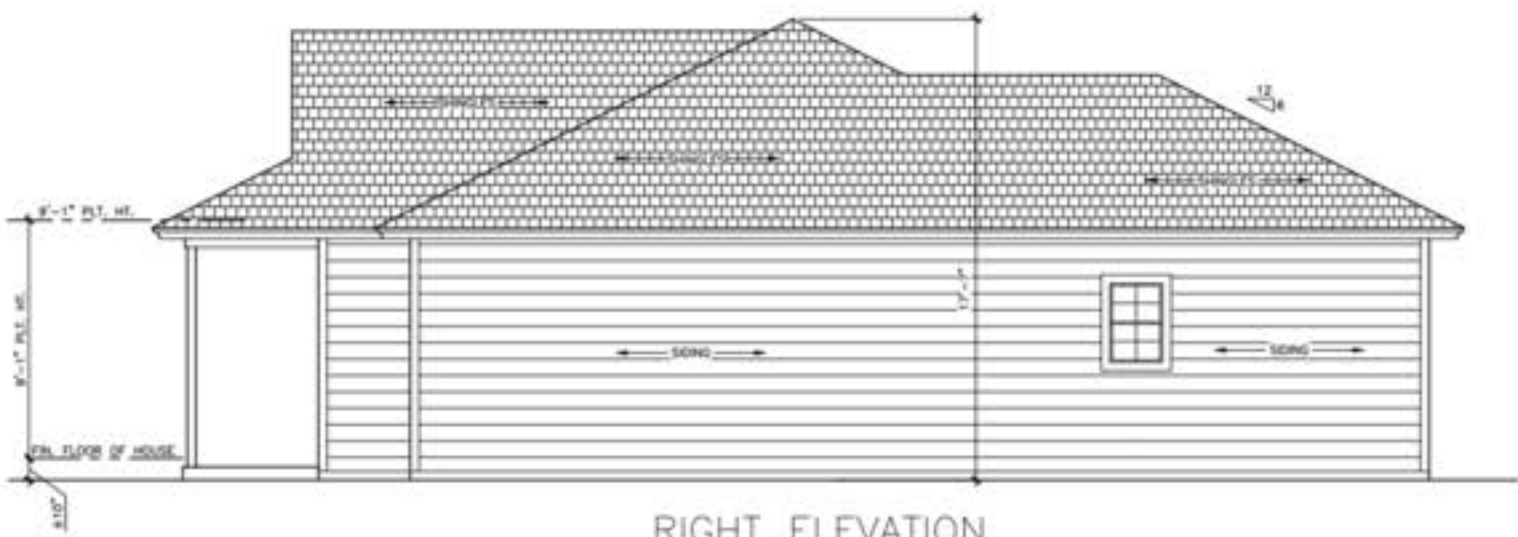

REAR ELEVATION  
SCALE: 1/4"=1'-0"

RIGHT ELEVATION  
SCALE: 1/4"=1'-0"

FRONT ELEVATION  
SCALE: 1/4"=1'-0"

LEFT ELEVATION  
SCALE: 1/4"=1'-0"

**SQUARE FOOTAGE TABULATION**

LIVING	1203
GARAGE	481
TOTAL ENCLOSED	1684
ENTRY	143
TOTAL COVERED	1827

**FLOOR PLAN**

SCALE: 1/4" = 1'-0"