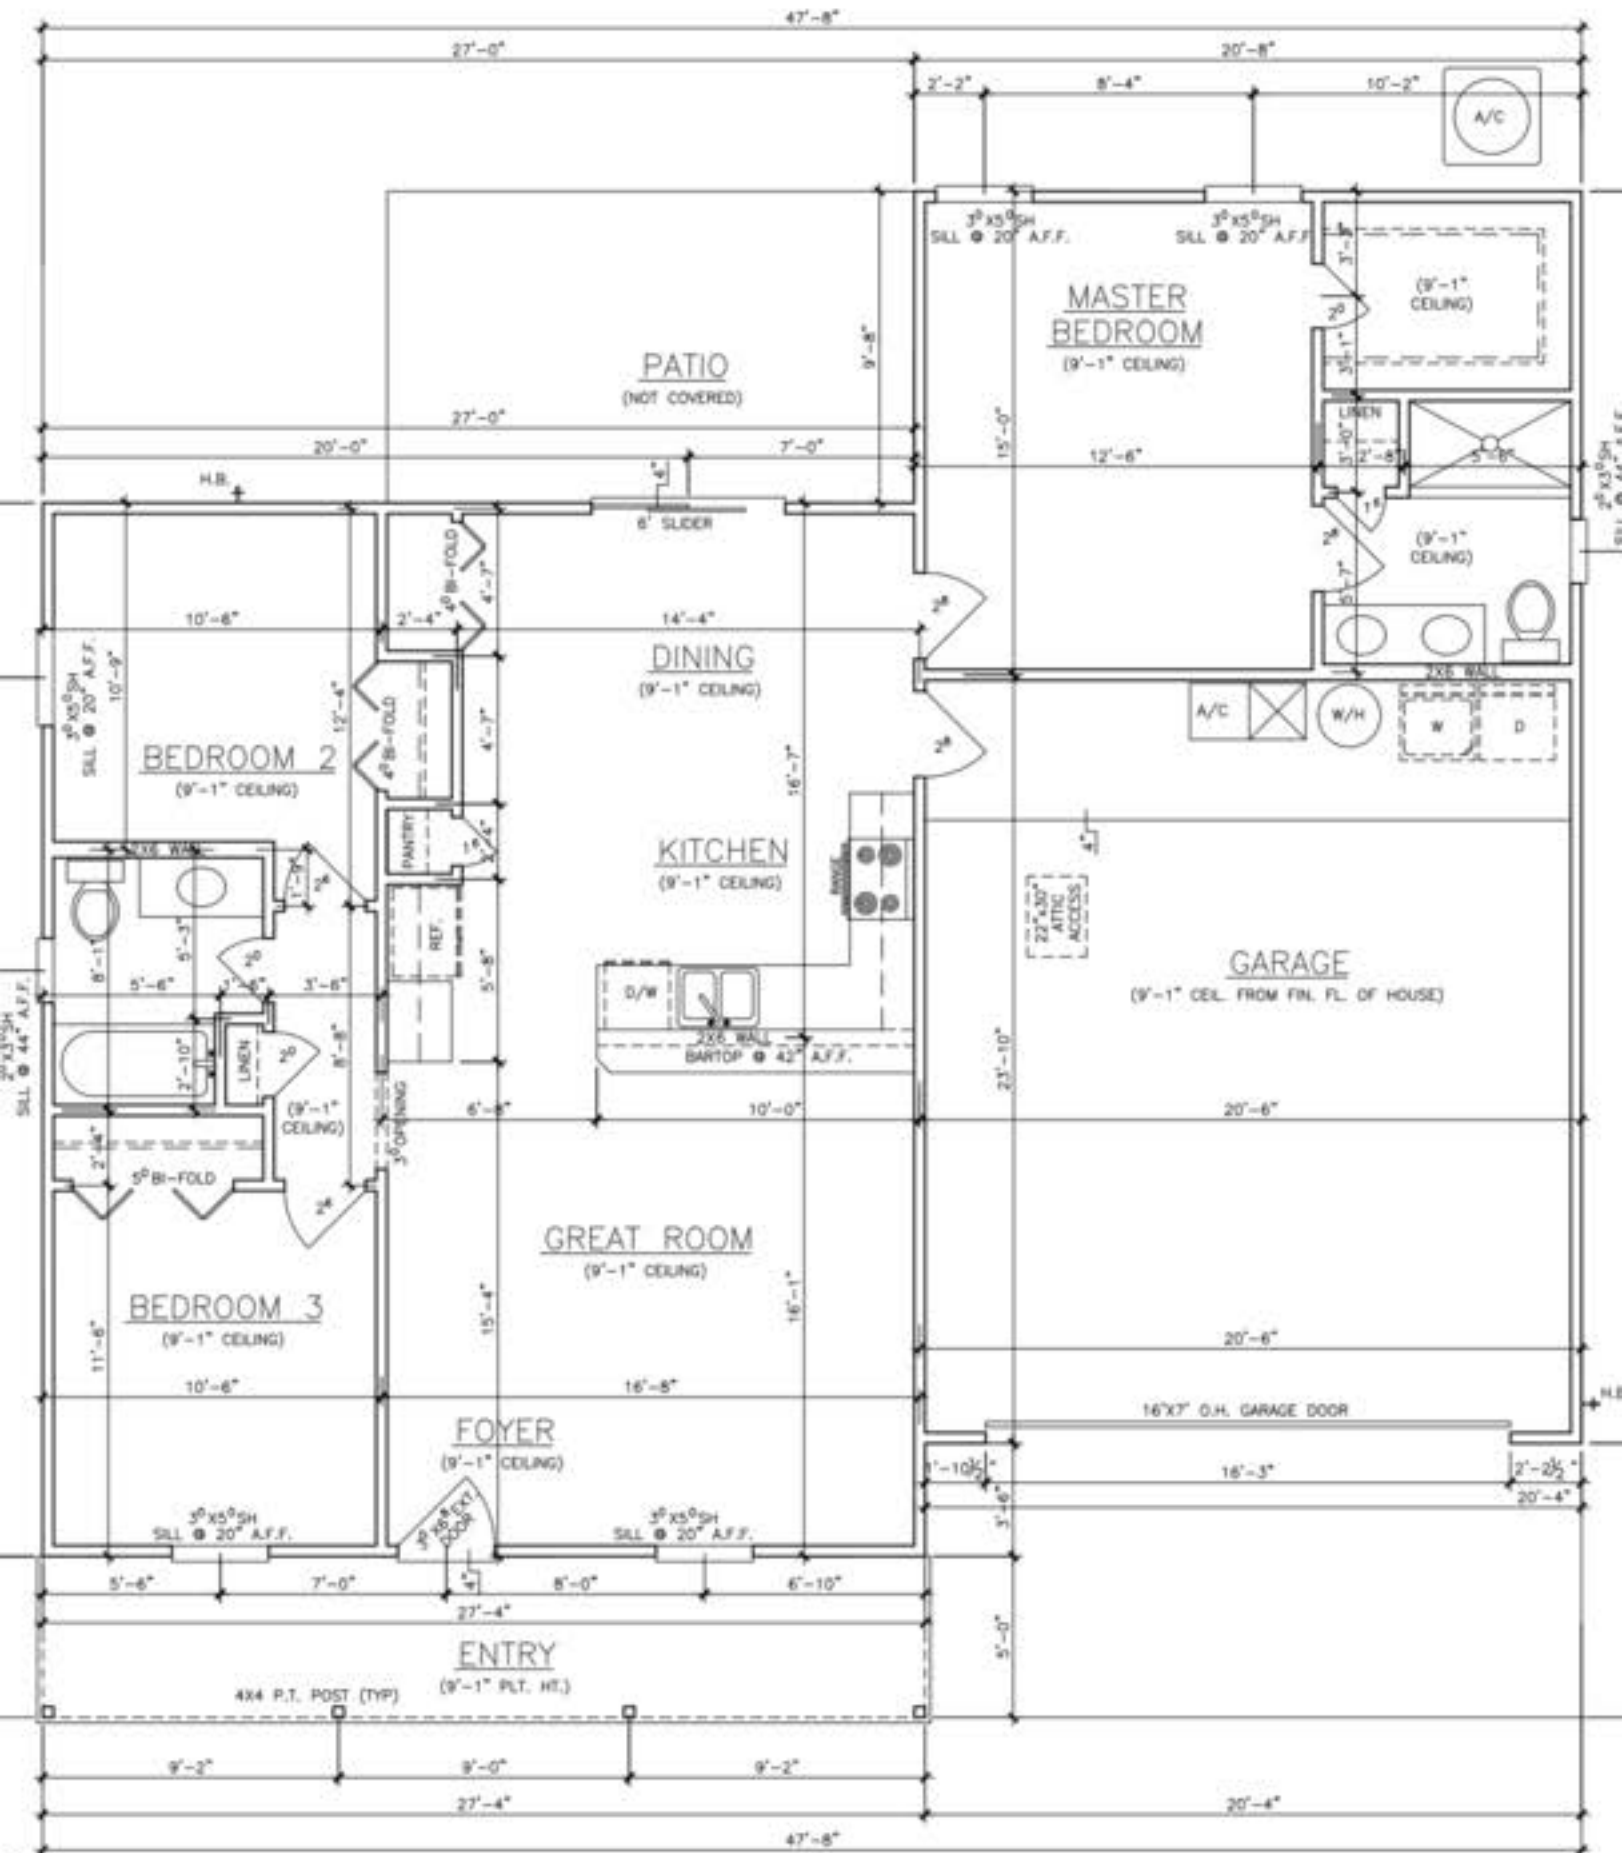

REAR ELEVATION  
SCALE: 1/4"=1'-0"

RIGHT ELEVATION  
SCALE: 1/4"=1'-0"

FRONT ELEVATION  
SCALE: 1/4"=1'-0"

LEFT ELEVATION  
SCALE: 1/4"=1'-0"

**SQUARE FOOTAGE TABULATION**

LIVING	1203
GARAGE	481
TOTAL ENCLOSED	1684
ENTRY	143
TOTAL COVERED	1827

**FLOOR PLAN**

SCALE: 1/4" = 1'-0"